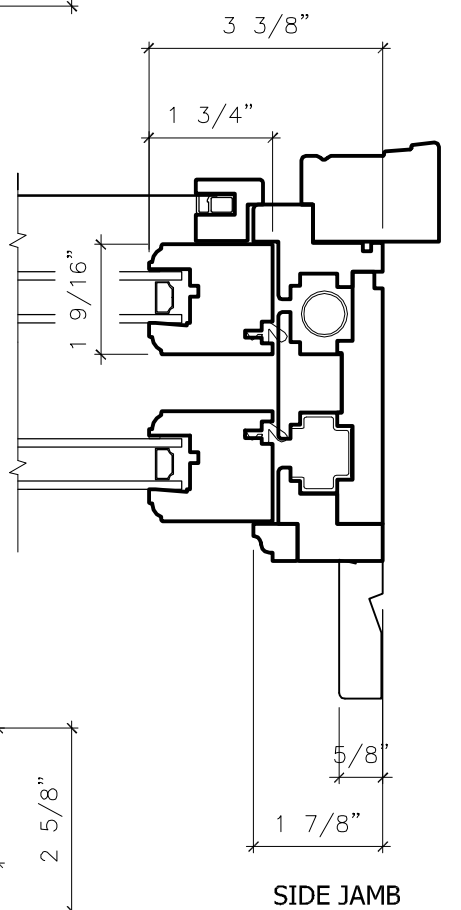

WOOD DOUBLE/SINGLE HUNG LIBERTY - 2" BRICKMOULD
116 (4 3/16") JAMB

WOOD DOUBLE/SINGLE HUNG LIBERTY - 2" BRICKMOULD
166 (6 9/16") JAMB

WOOD DOUBLE/SINGLE HUNG LIBERTY- MULL DETAIL