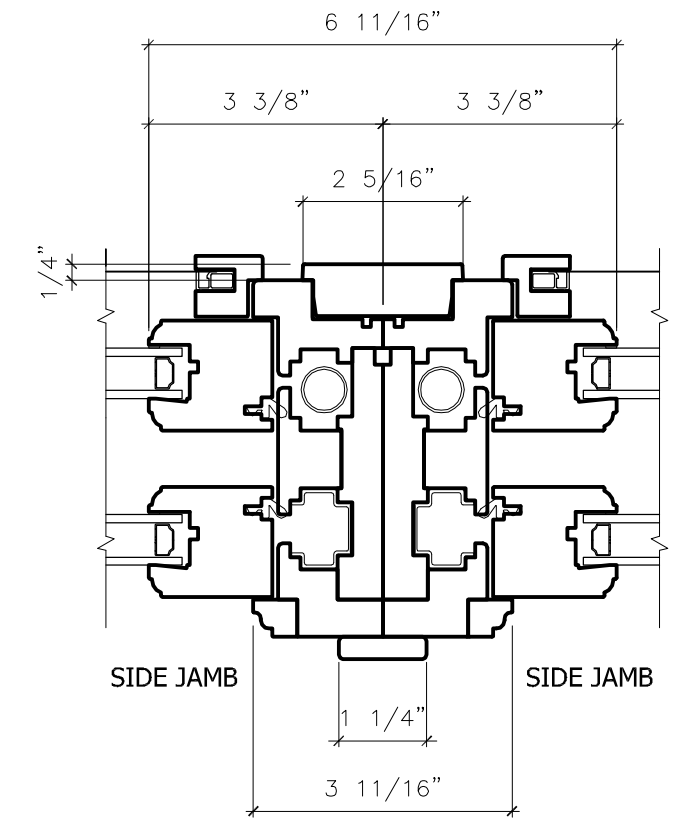

WOOD DOUBLE/SINGLE HUNG LIBERTY - 2" BRICKMOULD
116 (4 3/16") JAMB

WOOD DOUBLE/SINGLE HUNG LIBERTY - 2" BRICKMOULD
166 (6 9/16") JAMB

WOOD DOUBLE/SINGLE HUNG LIBERTY- MULL DETAIL