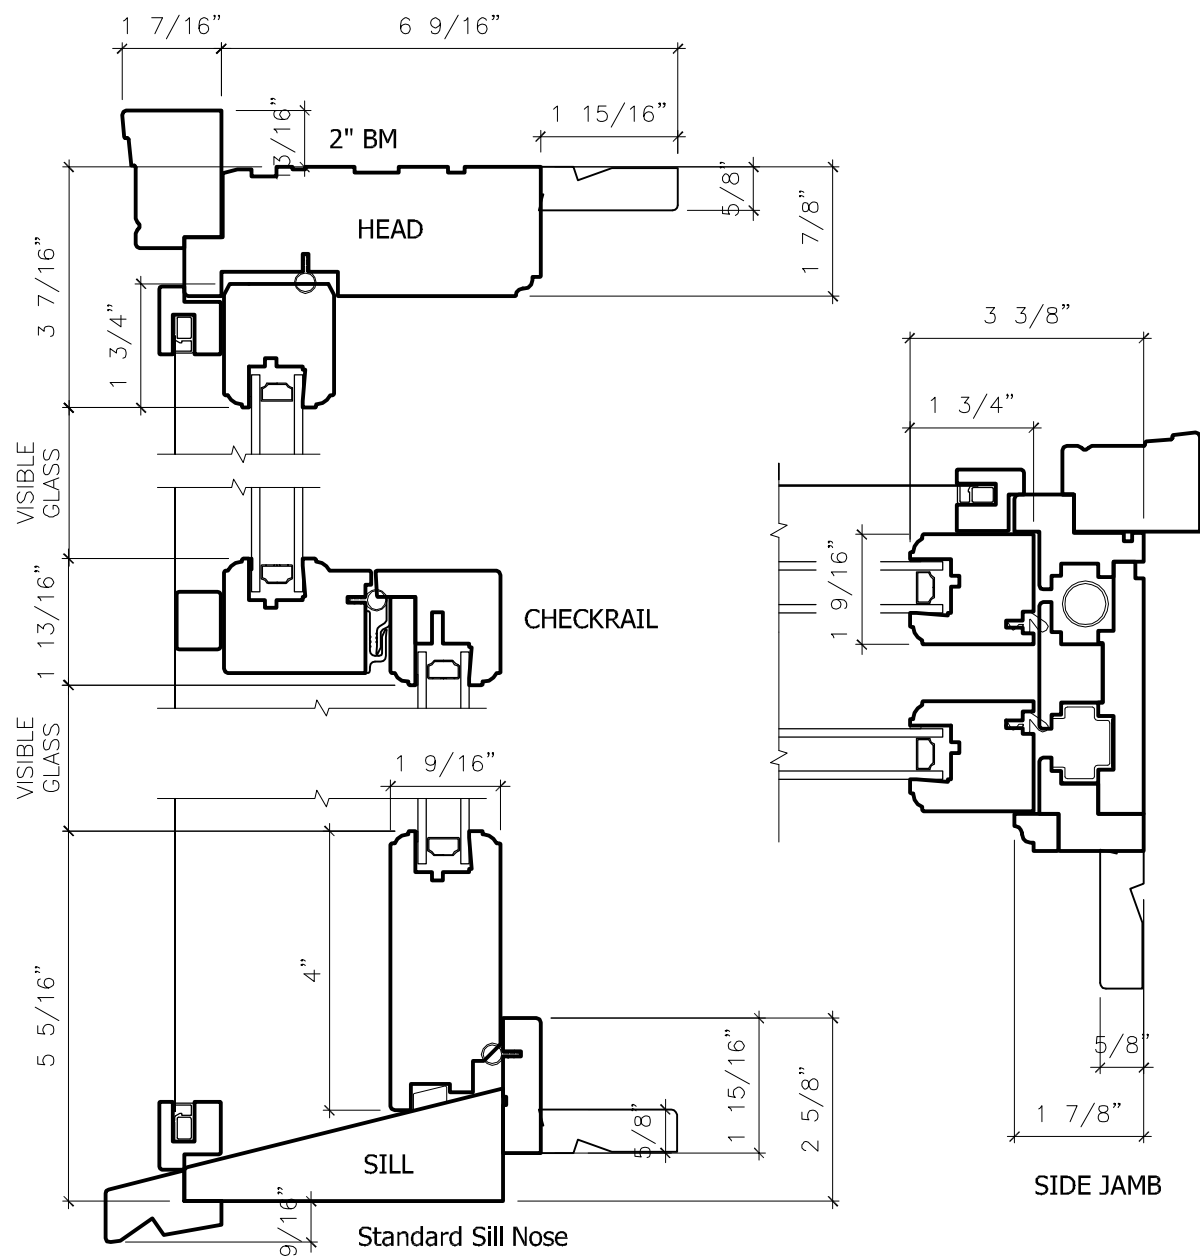

WOOD DOUBLE/SINGLE HUNG LIBERTY - 2" BRICKMOULD
116 (4 3/16") JAMB

WOOD DOUBLE/SINGLE HUNG LIBERTY - 2" BRICKMOULD
166 (6 9/16") JAMB

WOOD DOUBLE/SINGLE HUNG LIBERTY- MULL DETAIL