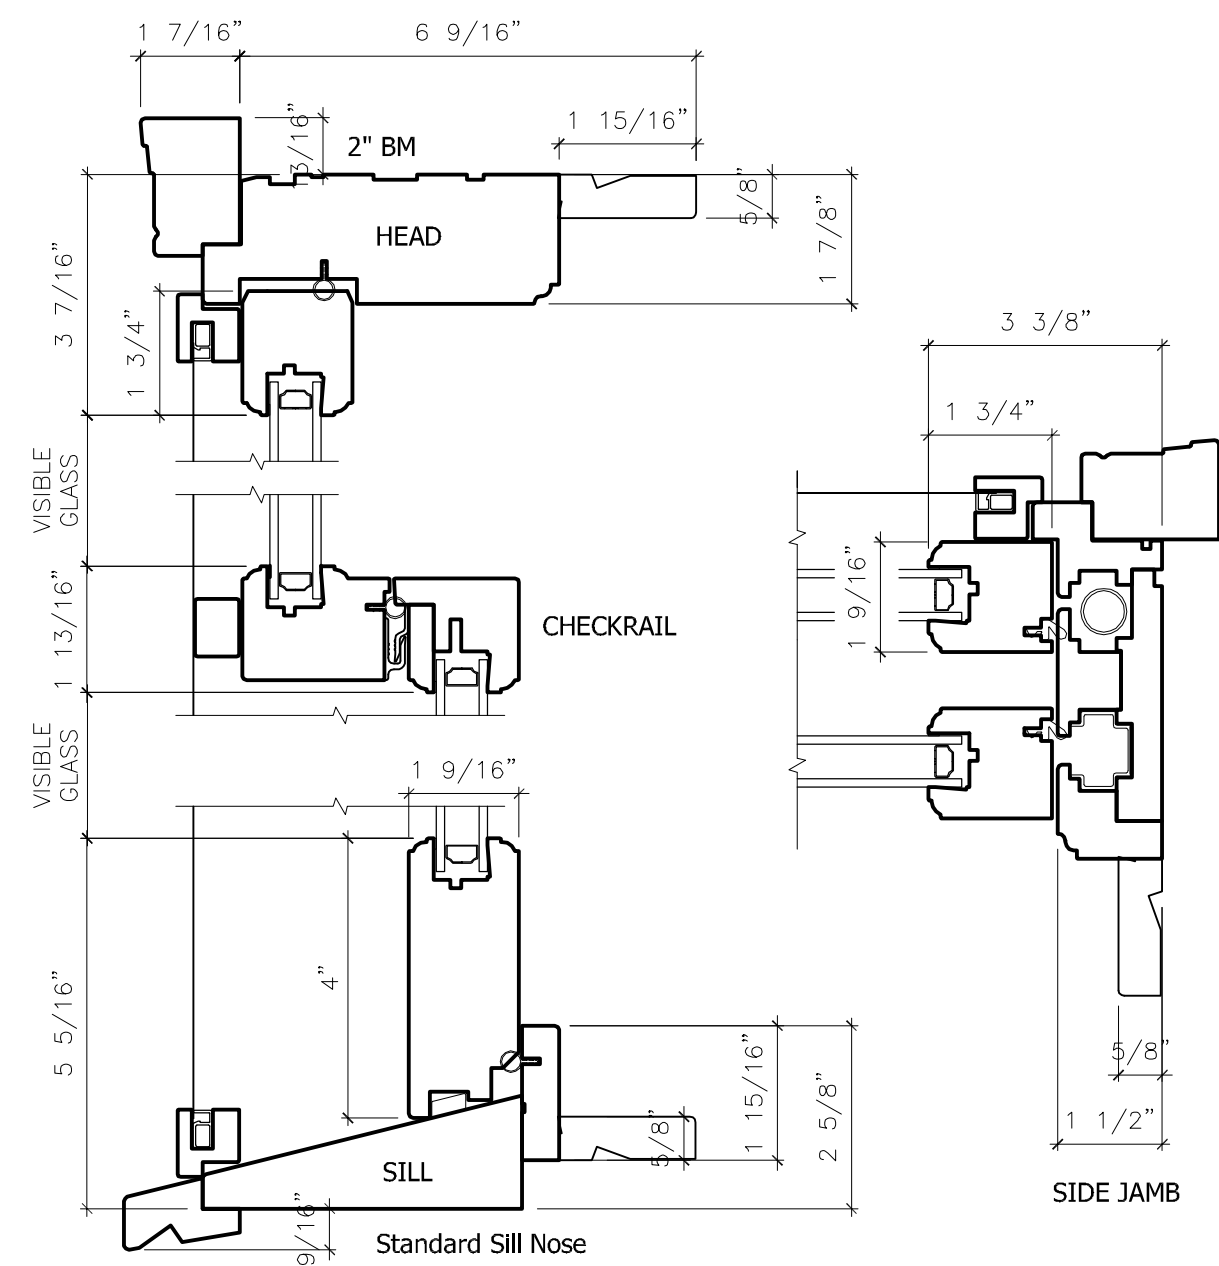

WOOD DOUBLE/SINGLE HUNG - 2" BRICKMOULD
116 (4 ³/₁₆") JAMB

WOOD DOUBLE/SINGLE HUNG - 2" BRICKMOULD
166 (6 ³/₁₆") JAMB

WOOD DOUBLE/SINGLE HUNG - MULL DETAIL

BC Sill Nose

Heritage Sill Nose