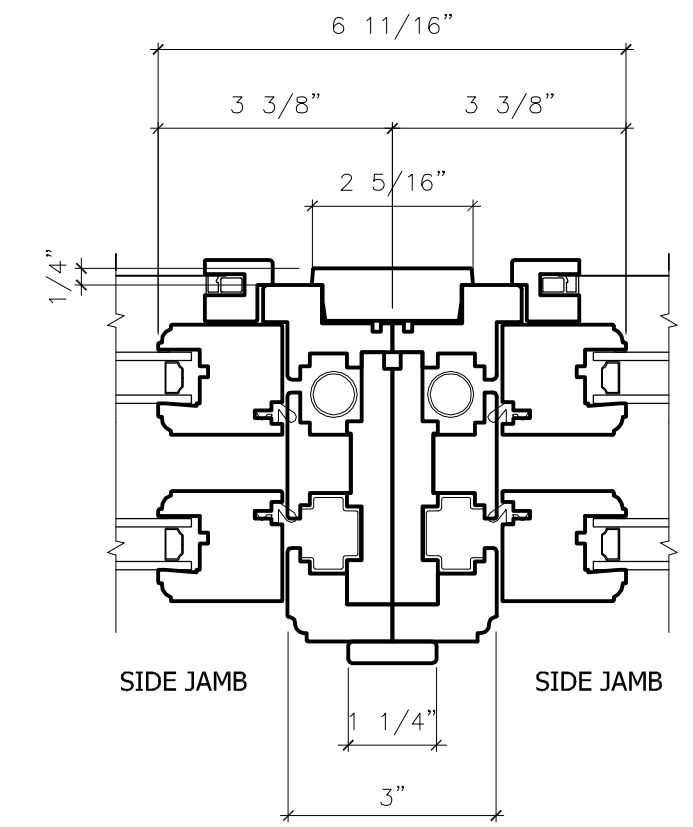

WOOD DOUBLE/SINGLE HUNG - 2" BRICKMOULD
116 (4 ³/₁₆") JAMB

WOOD DOUBLE/SINGLE HUNG - 2" BRICKMOULD
166 (6 ³/₁₆") JAMB

WOOD DOUBLE/SINGLE HUNG - MULL DETAIL

BC Sill Nose

Heritage Sill Nose