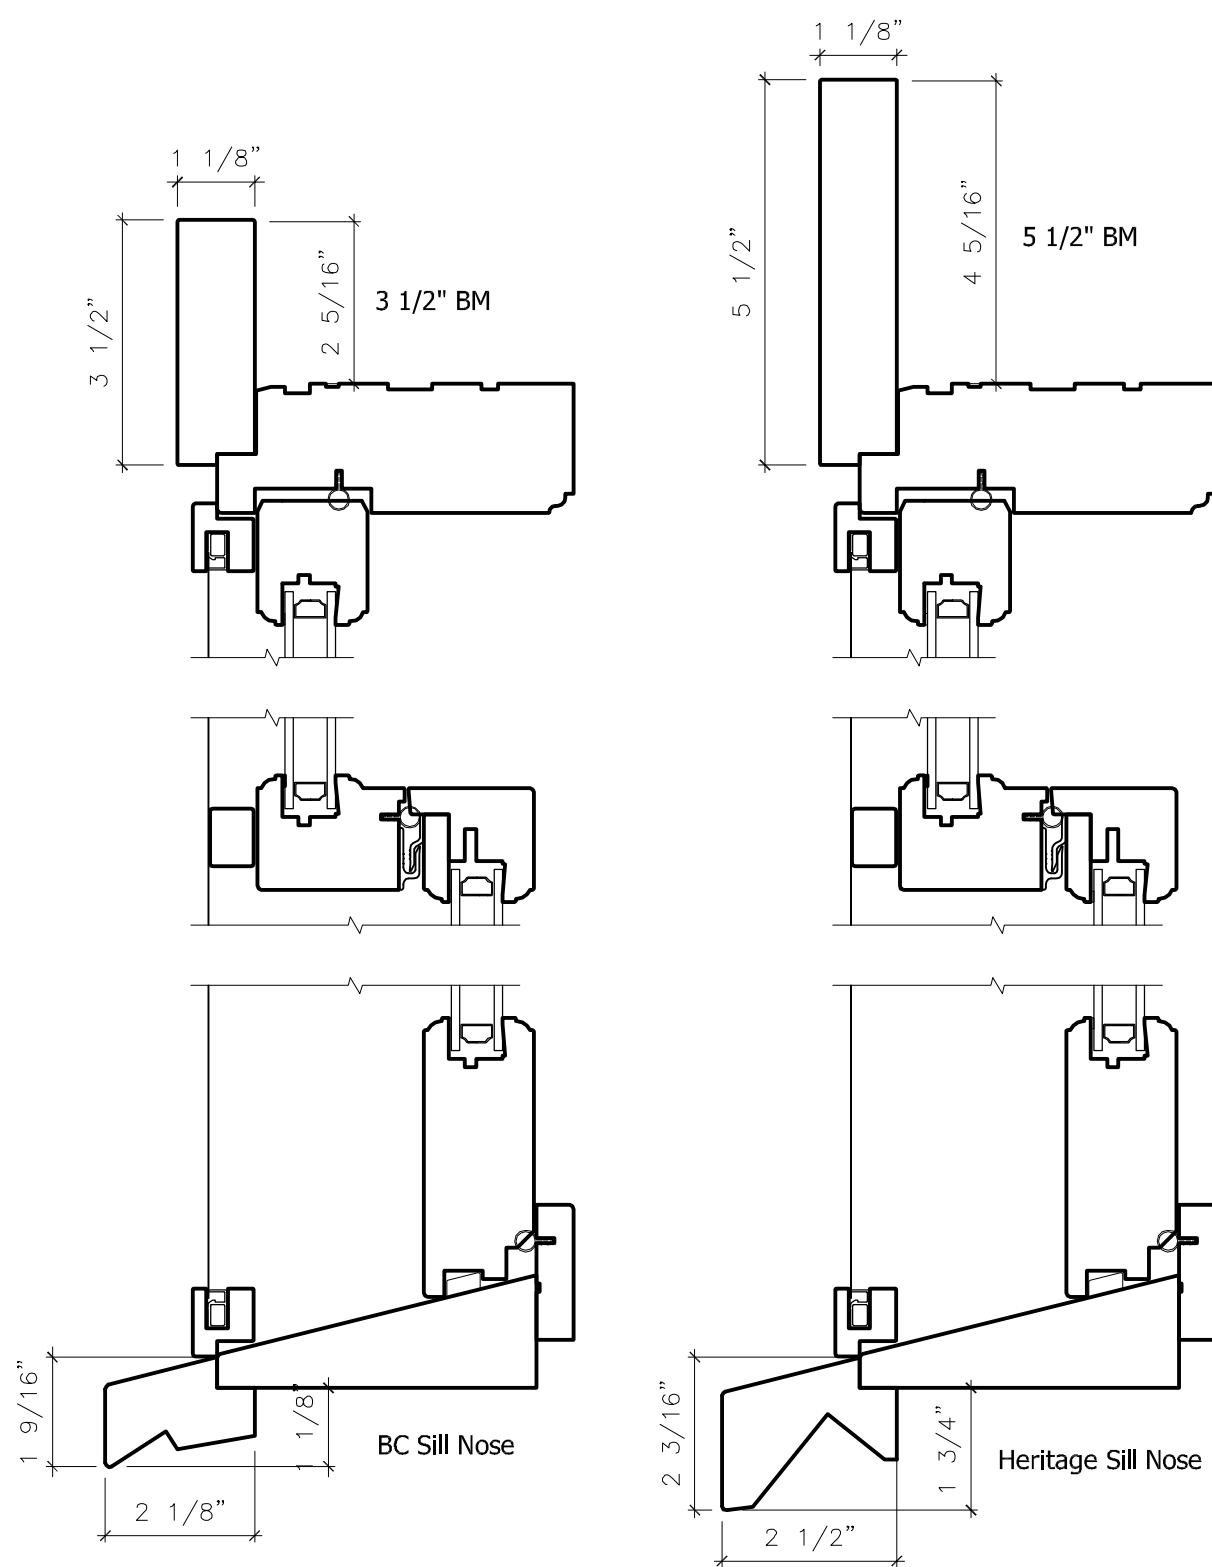

WOOD DOUBLE/SINGLE HUNG - 2" BRICKMOULD
116 (4 ³/₁₆") JAMB

WOOD DOUBLE/SINGLE HUNG - 2" BRICKMOULD
166 (6 ³/₁₆") JAMB

WOOD DOUBLE/SINGLE HUNG - MULL DETAIL

BC Sill Nose

Heritage Sill Nose