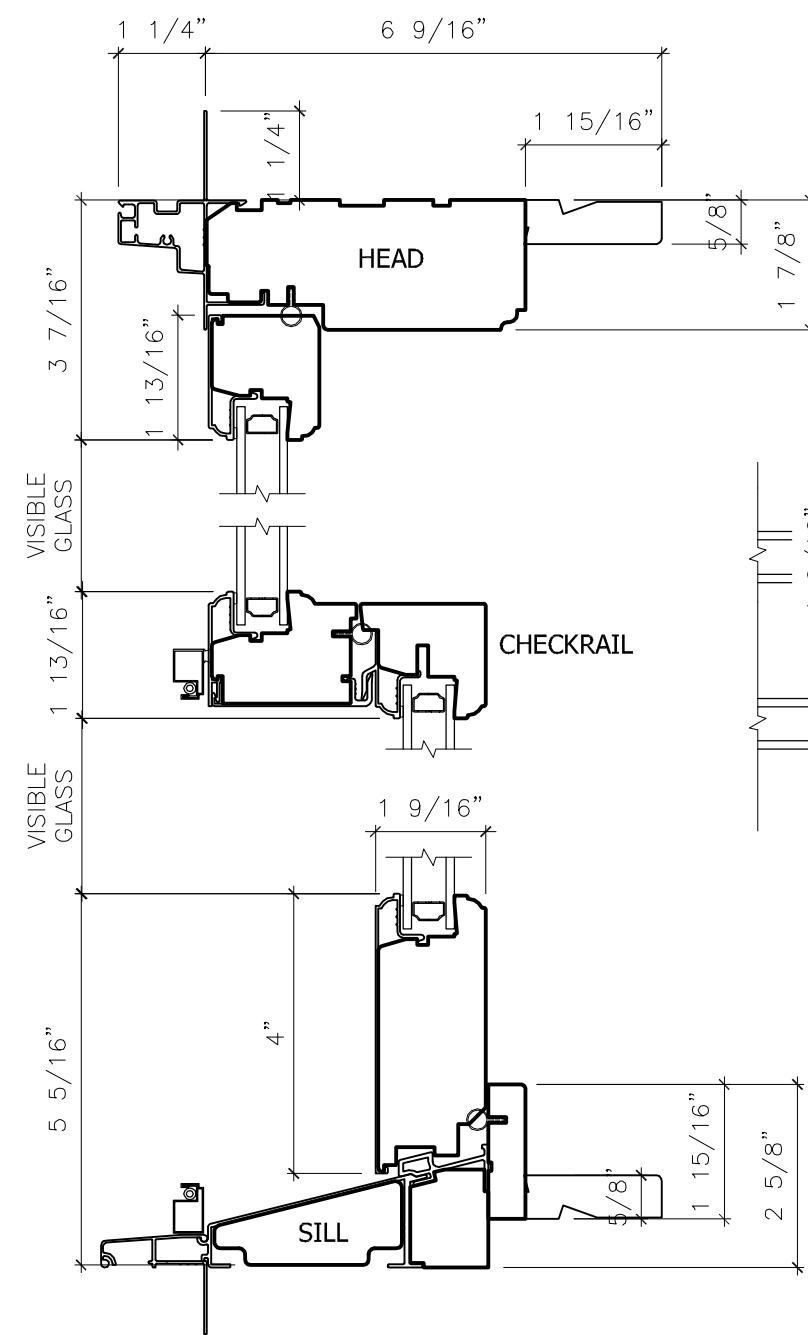

METAL CLAD DOUBLE/SINGLE HUNG
 116 (4 3/16") JAMB

METAL CLAD DOUBLE/SINGLE HUNG
 166 (6 9/16") JAMB

METAL CLAD DOUBLE/SINGLE HUNG - MULL DETAIL