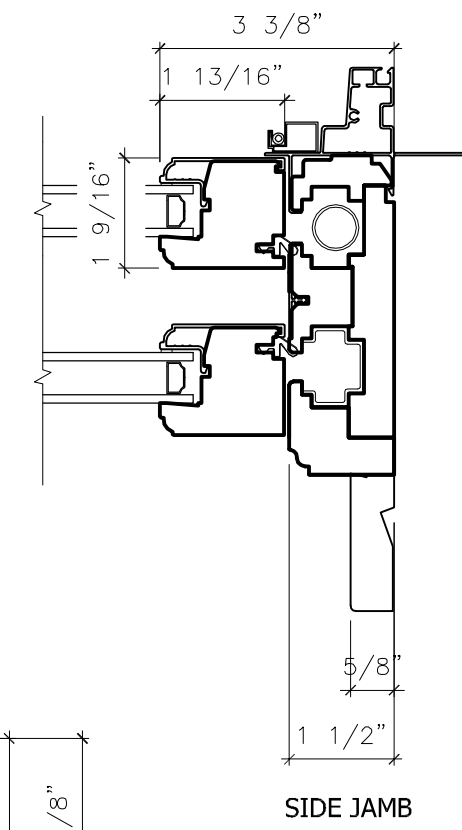

METAL CLAD DOUBLE/SINGLE HUNG
 116 (4 3/16") JAMB

METAL CLAD DOUBLE/SINGLE HUNG
 166 (6 9/16") JAMB

METAL CLAD DOUBLE/SINGLE HUNG - MULL DETAIL