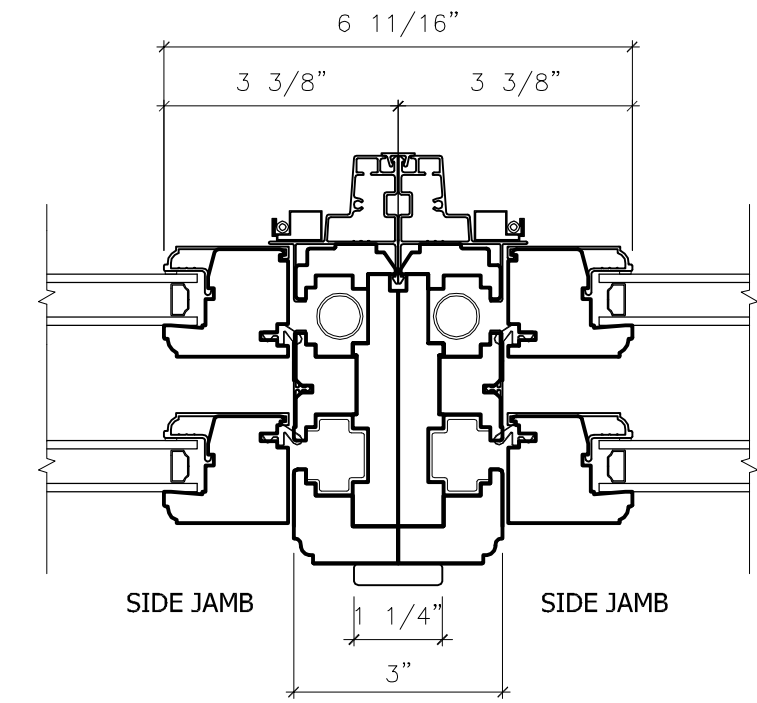

METAL CLAD DOUBLE/SINGLE HUNG
 116 (4 3/16") JAMB

METAL CLAD DOUBLE/SINGLE HUNG
 166 (6 9/16") JAMB

METAL CLAD DOUBLE/SINGLE HUNG - MULL DETAIL